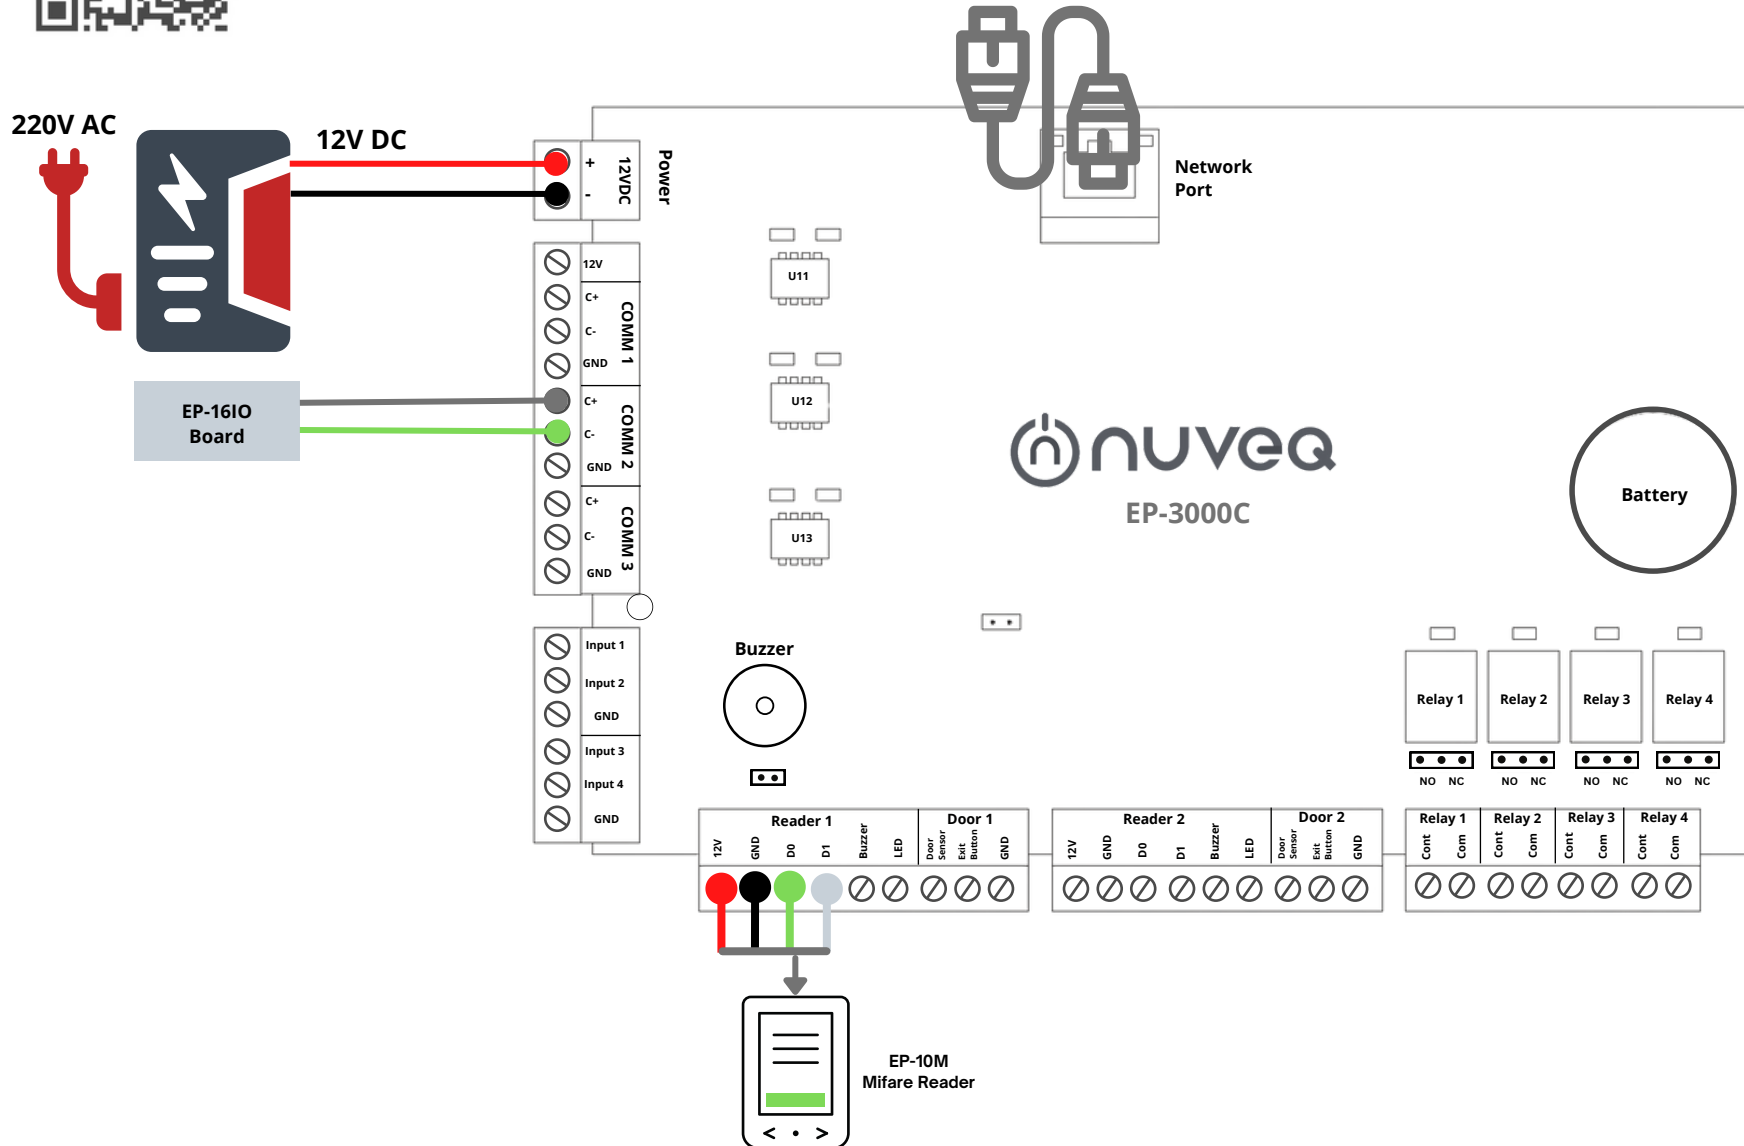

EP-3000C BARRIER GATE DIAGRAM

EP-1610 ELEVATOR WIRING DIAGRAM

GENERAL PURPOSE INPUTS