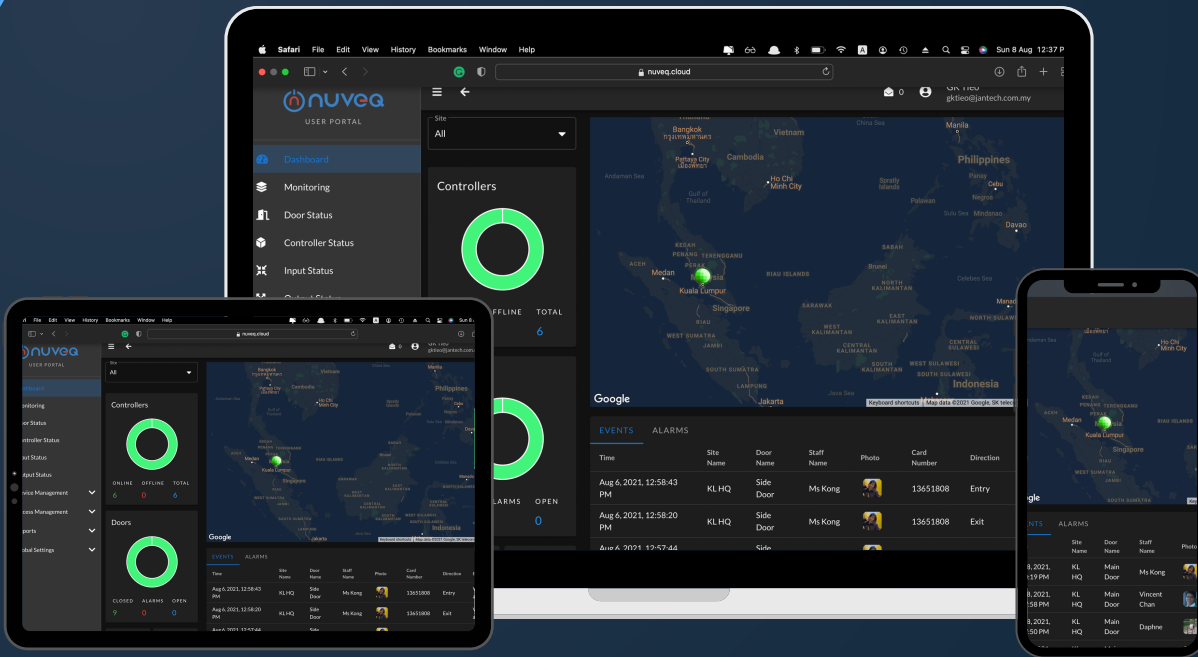

## CLOUD-BASED SOFTWARE

Scalable management and real-time reporting. Set schedules and access permissions for all your locations, in one simple interface

## NUVEQ CLOUD ACCESS PORTAL ANYWHERE. ANYTIME. ANY DEVICE

Nuveq Cloud Access Portal is the future of access control. It is a single place where you can manage your entire Access control & security, from any web browser, in any location. No longer centred around a physical server, your needs are now easily met, from a small office with a single door to the largest corporation with thousands of offices worldwide. Manage all your doors with a single interface and have a centralised record of all your access activities for all your branches located anywhere.

## CORE TECHNOLOGIES

Cloud-Based

Flexible Access

Remote management

Plug n' Play Connectivity

# NEXT-GENERATION ACCESS CONTROL

CLOUD-BASED ACCESS CONTROL SYSTEM | MOBILE ACCESS

Nuveq provides the most powerful and streamlined access control platform on the market. Experience full configuration and management from any internet -connected device. Manage users, create groups, open and close doors, set system rules, get Apps notifications & email alerts, and more. All in a unified Cloud management portal