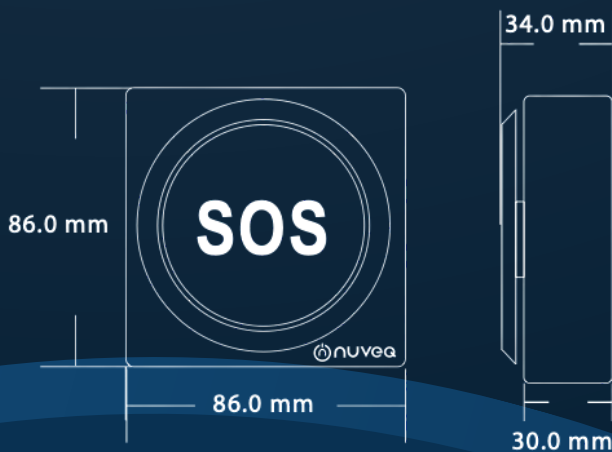

3A/125-250VAC

NO/NC/COM

100,000 TESTED

290gm

RED

-20°C~+55°C (14~131F)

0~95% (RELATIVE HUMIDITY)

SURFACE MOUNT

1.7MM THICK 304 STAINLESS STEEL

CLOUD-BASED ACCESS CONTROL SYSTEM | MOBILE ACCESS

© 2021 BY NUVEQ SDN BHD | ALL RIGHTS RESERVED