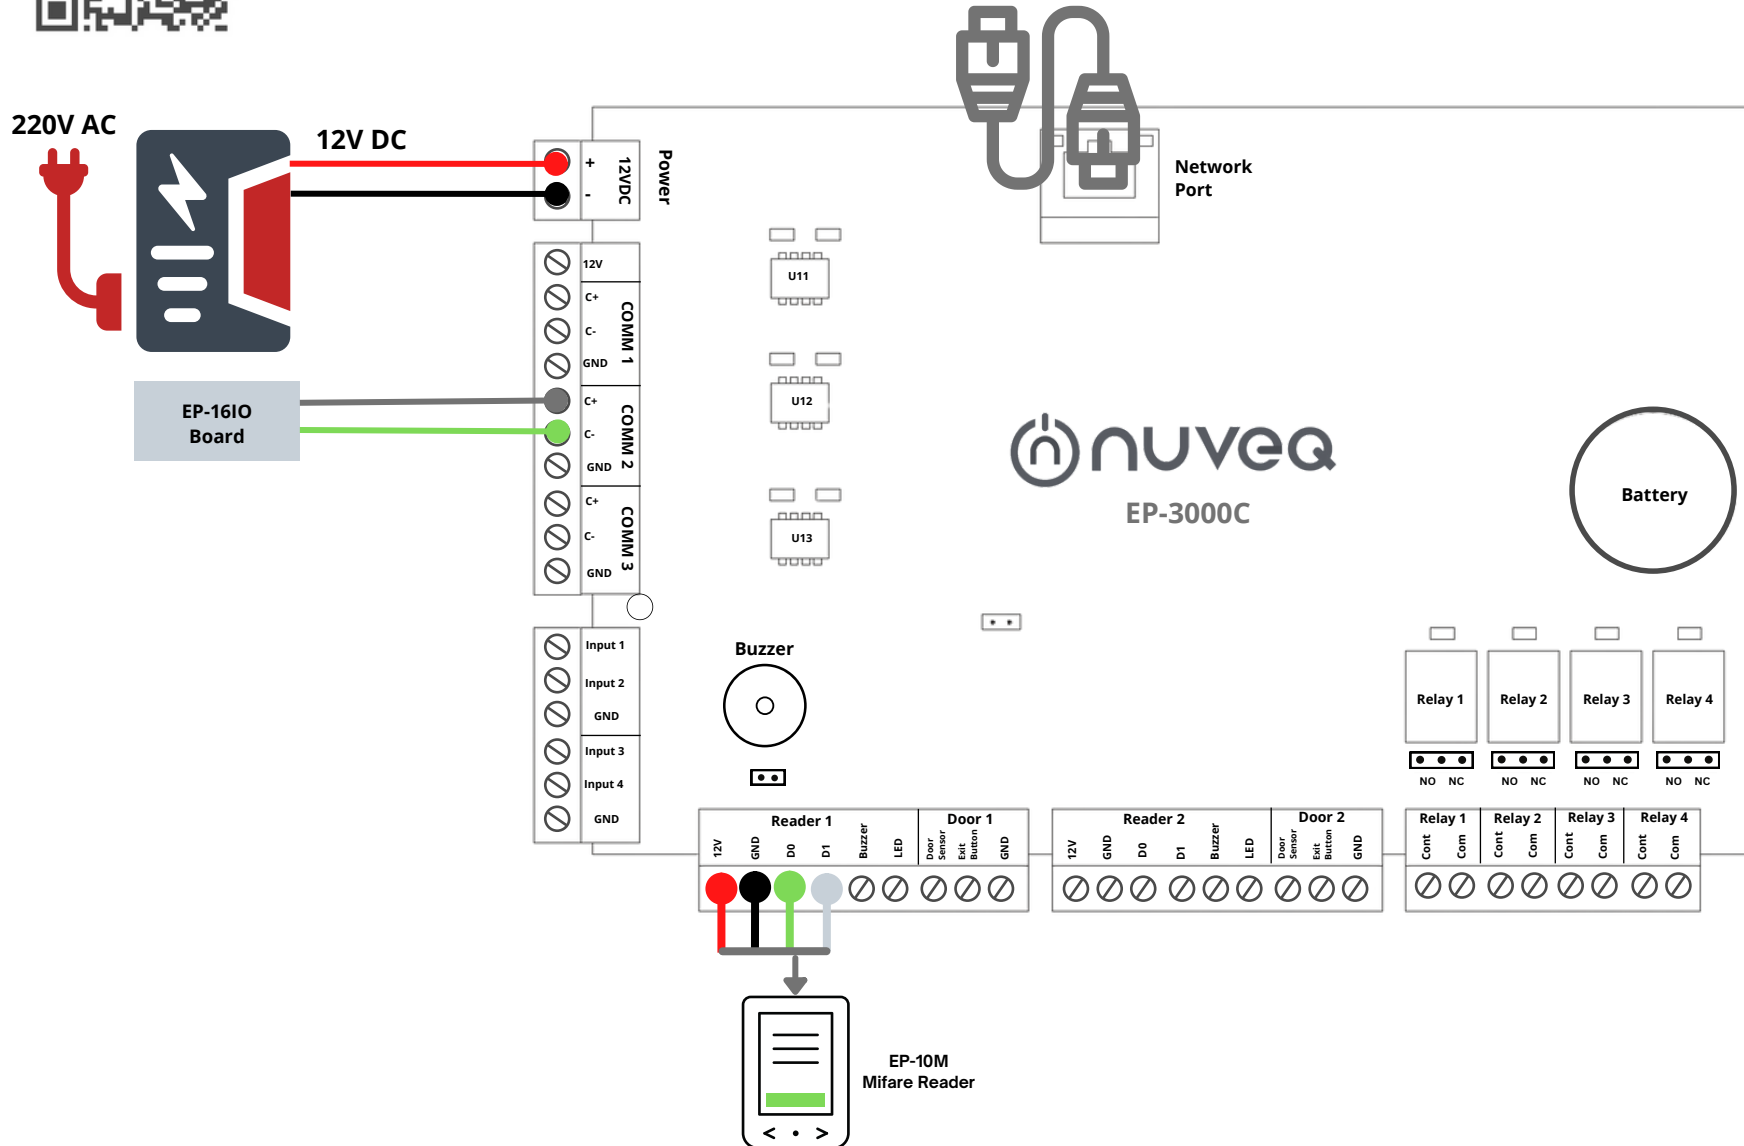

EP-3000C ELEVATOR WIRING DIAGRAM

EP-16IO ELEVATOR WIRING DIAGRAM

GENERAL PURPOSE INPUTS